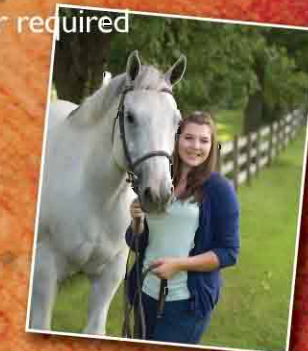

Add On Adventure $99

- Up to one hour session, in addition to a regular Experience
- Be photographed in your favorite place
- Suggestions include a horse barn, a favorite park or recreational area, a summer camp, a train station, the lake or beach, down town Burlington.
- Pre-session consultation & minimum order required