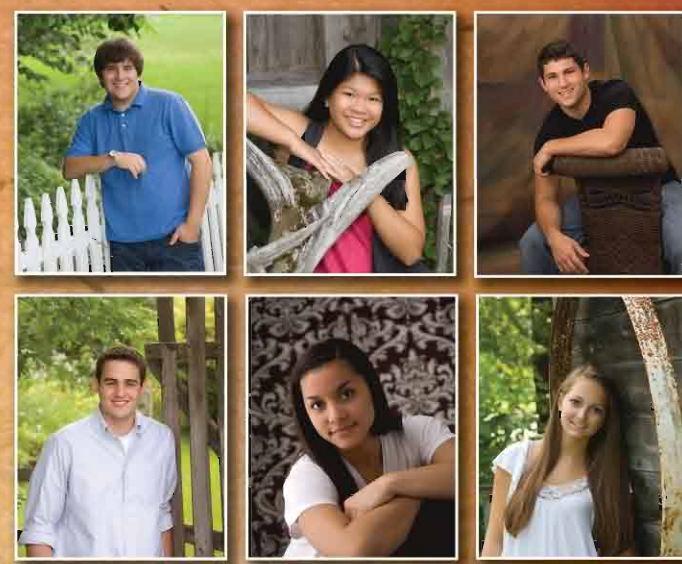

# Choose your Experience

- Experience the area's most unique Portrait Park.
- Experience 3 camera rooms with backgrounds customized to your clothing.
- Bring anything you want to personalize your experience (instrument, sports equipment, pets...)
- Payment of the experience fee is required when you schedule your appointment.

## the "Thirty" \$69

- Up to half hour session, 1-2 outfits
- Studio poses only
- Primarily Head & Shoulder poses with 1-2 different backgrounds

## the "Sixty" \$99

- Up to one hour session, 3-4 outfits
- Studio and/or outside in the Portrait Park
- A mix of poses formal or casual, whatever you like
- Plenty of variety...multiple backgrounds

## the "Ninety" \$149

- Up to 1 1/2 hour session, 5-6 outfits, multiple backgrounds
- Formal studio poses, Casual studio poses and/or Casual poses in our famous Portrait Park
- Even more variety...good if you bring your own props (cars, bikes, sports gear, instruments, etc.)